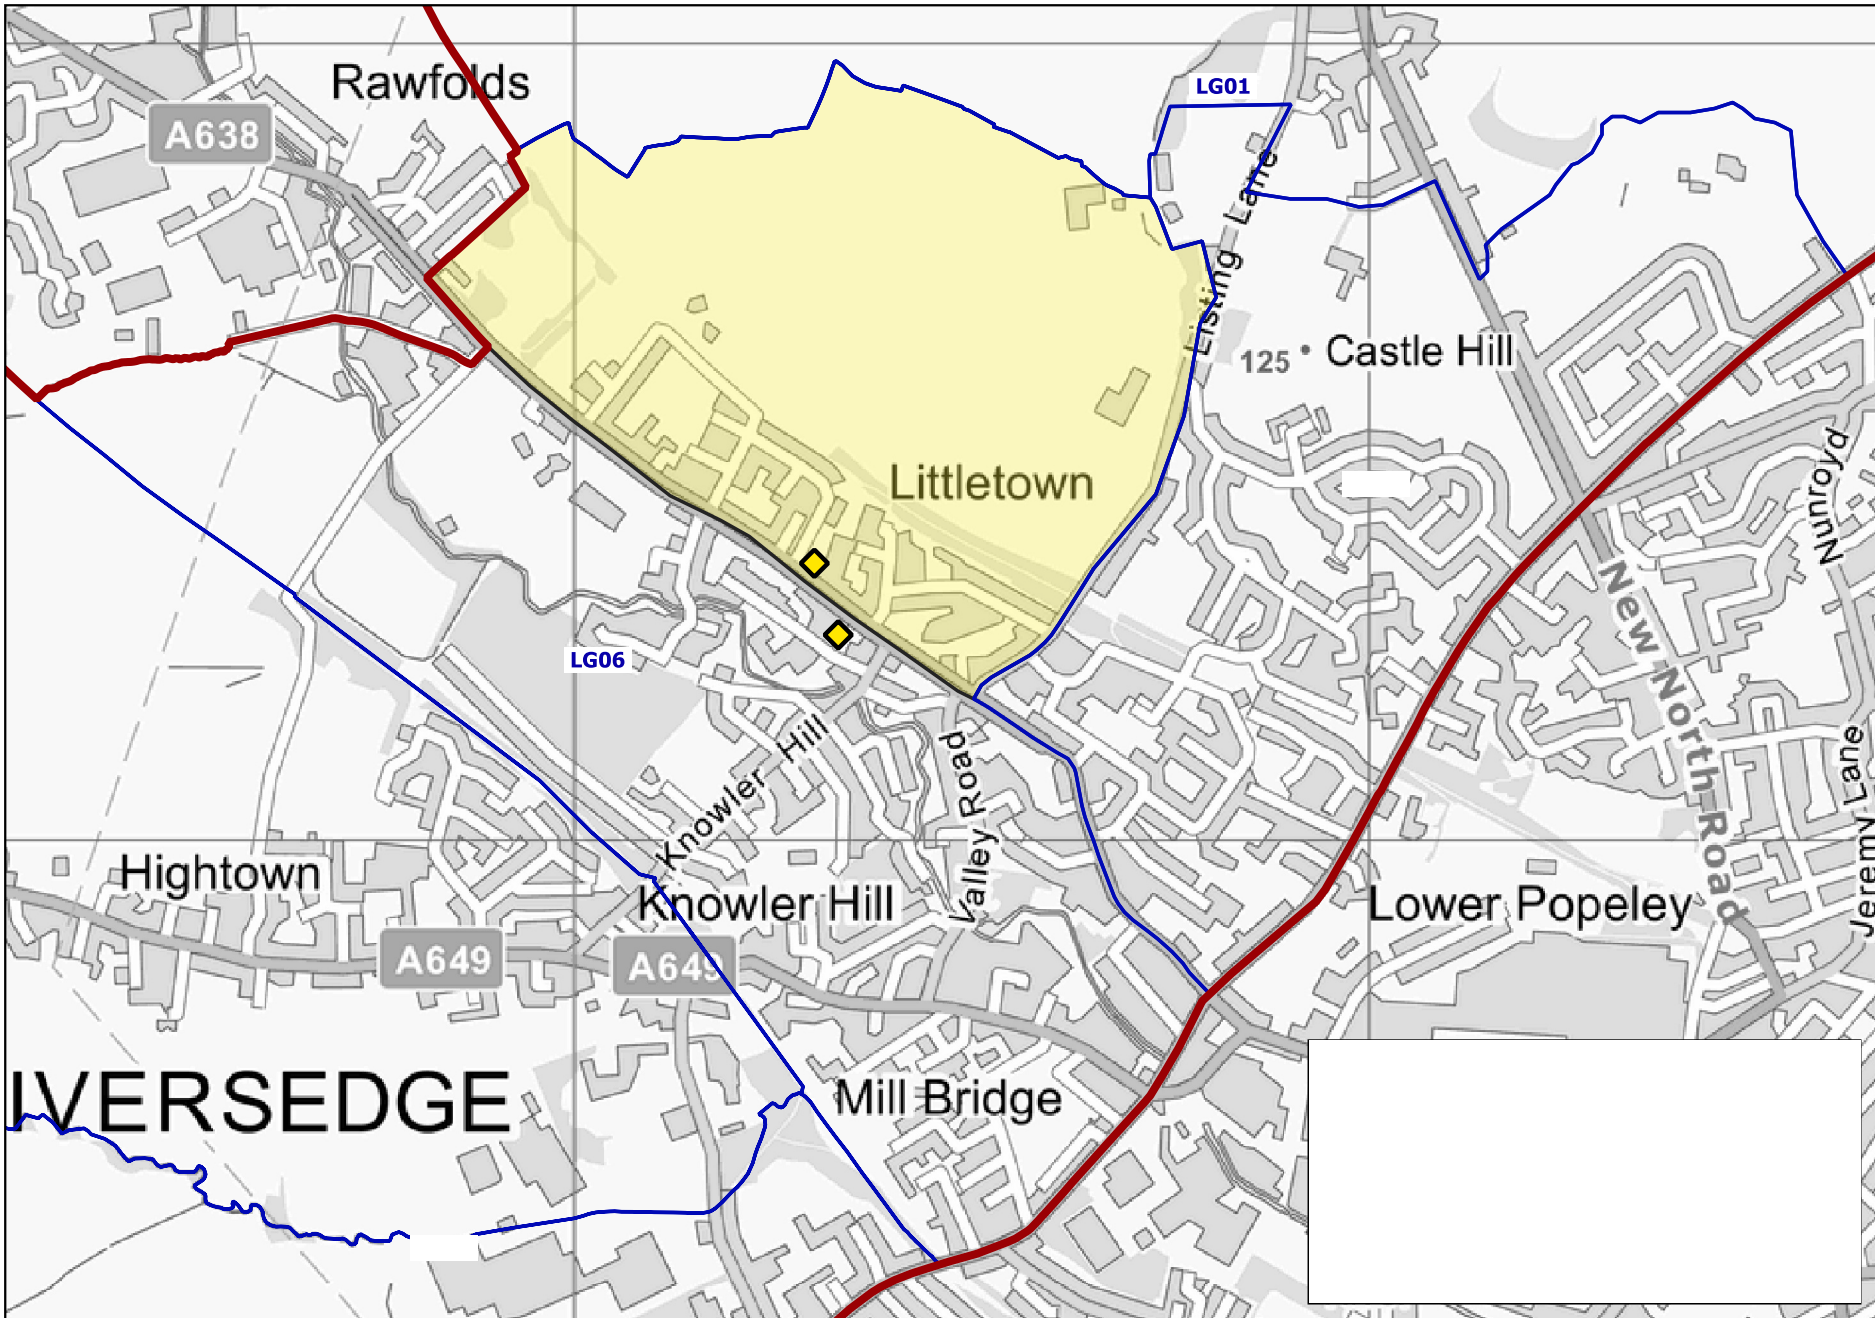

Liversedge and Gomersal - Polling District Review

**Electoral
Services**

Date: 12/07/2022

Scale: 1 - 9,500

Filename: 00008
Kirklees Polling
District Maps
LAG.qgz

© Crown Copyright
and database right
2022. Ordnance
Survey 100019241